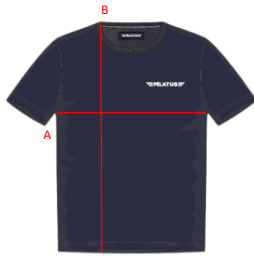

PIL-0207-D T-Shirt Damen BL
PIL-US-0207-L T-Shirt Ladies BL

	EU US	XS	S XS	M S	L M	XL L	XXL XL	3XL XXL	
A	Oberweite 1/2 chest 1/2		44	47	50	53	56	59	62
B	Länge length		61	63	65	67	69	71	73

alle Angaben in "cm" / all dimensions in "cm"
 gemessen am fertigen Kleidungsstück
 measured on the finished garment